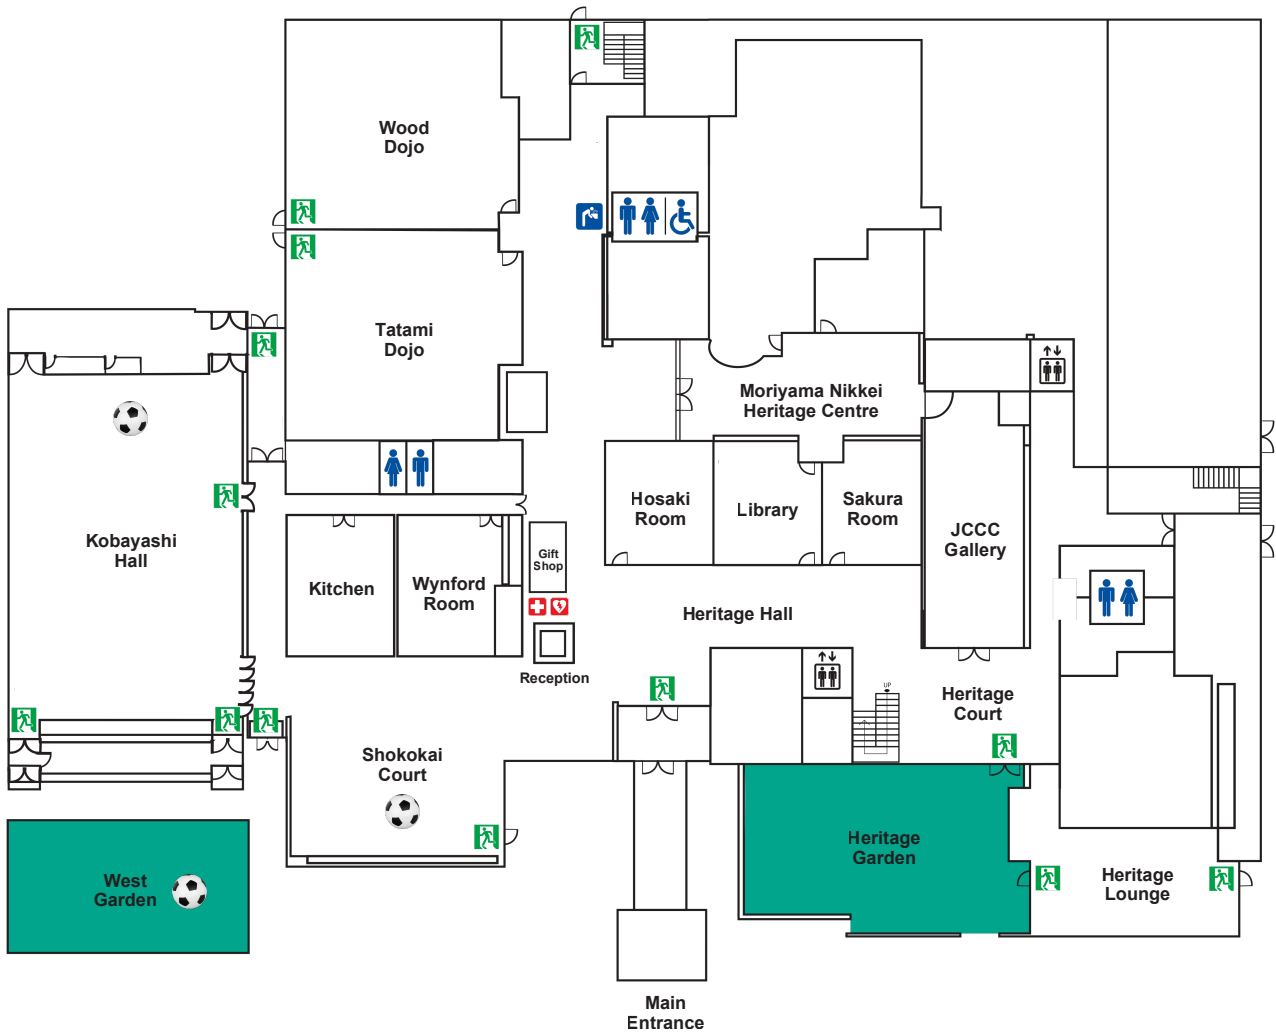

# Soccer Viewing Screen Floor Plan

-  Elevator
-  Washrooms
-  Emergency Exit
-  Water Fountain
-  First Aid/AED Station
-  Outdoor Space
-  Soccer Viewing Screens