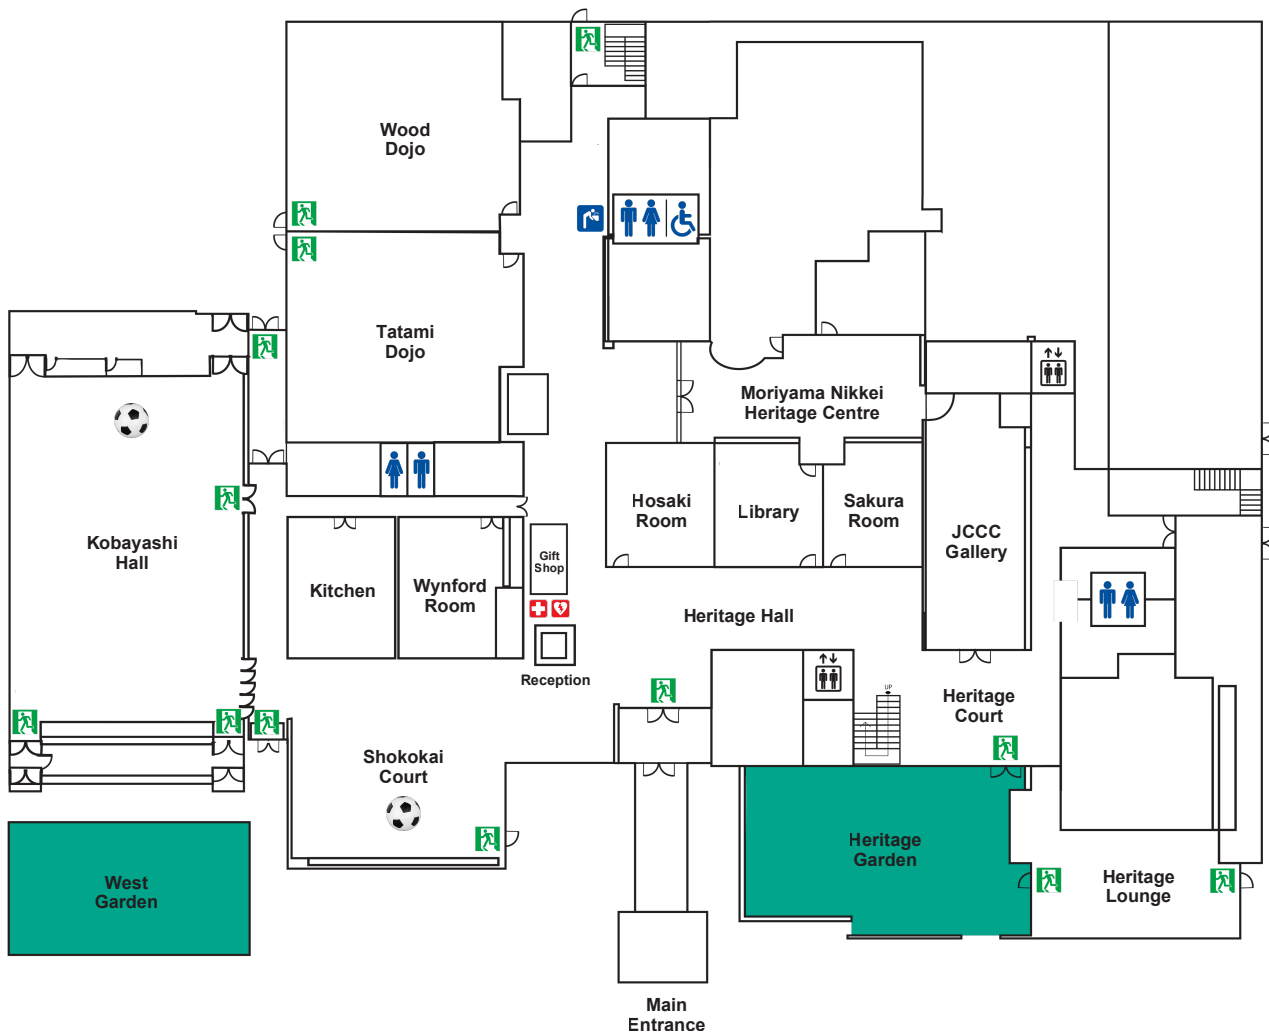

Soccer Viewing Screen Floor Plan

-  Elevator
-  Washrooms
-  Emergency Exit
-  Water Fountain
-  First Aid/AED Station
-  Outdoor Space
-  Soccer Viewing Screens